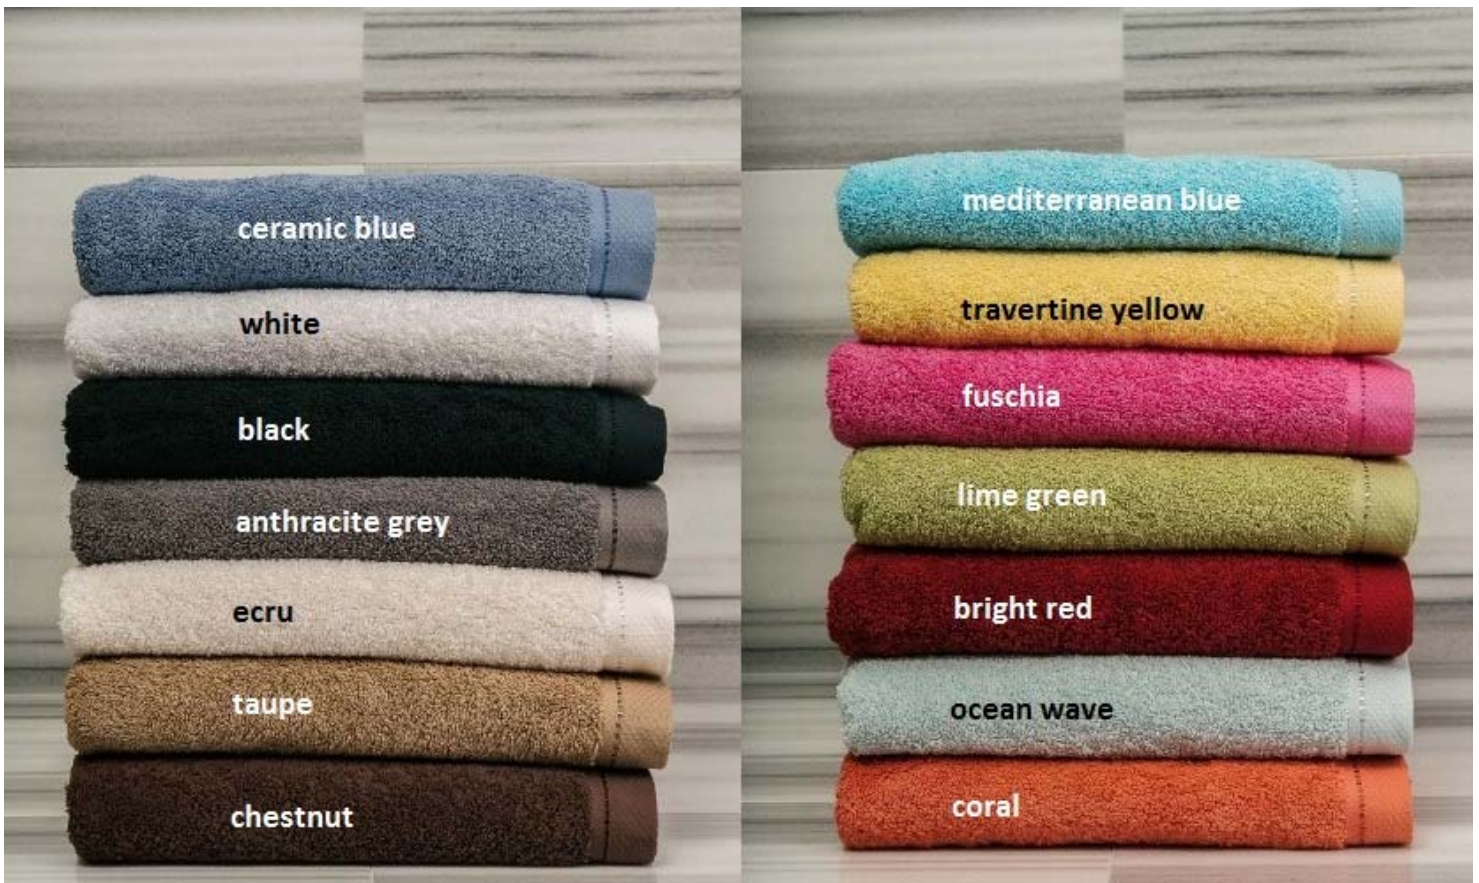

**Colour Options:** White, Ecu, Mediterranean Blue, Taupe, Anthracite, Ceramic Blue, Fuchsia, Travertine Yellow, Black, Coral, Lime Green, Chestnut, Bright Red, Ocean Wave

Bath Sheet:	36"x67"	6/color	#DIA001
Bath Towel:	28"x54"	12/color	#DIA002
Hand Towel:	16"x30"	12/color	#DIA003
Washcloth:	12"x12"	12/color	#DIA004
Bath Mat:	20"x32"	6/color	#DIA005

## DIAMOND Turkish Cotton Terry Towels

Ceramic Blue, White, Black, Anthracite Grey, Ecrú, Taupe, Chestnut  
Mediterranean Blue, Travertine Yellow, Fuschia, Lime Green, Bright Red, Ocean Wave, Coral